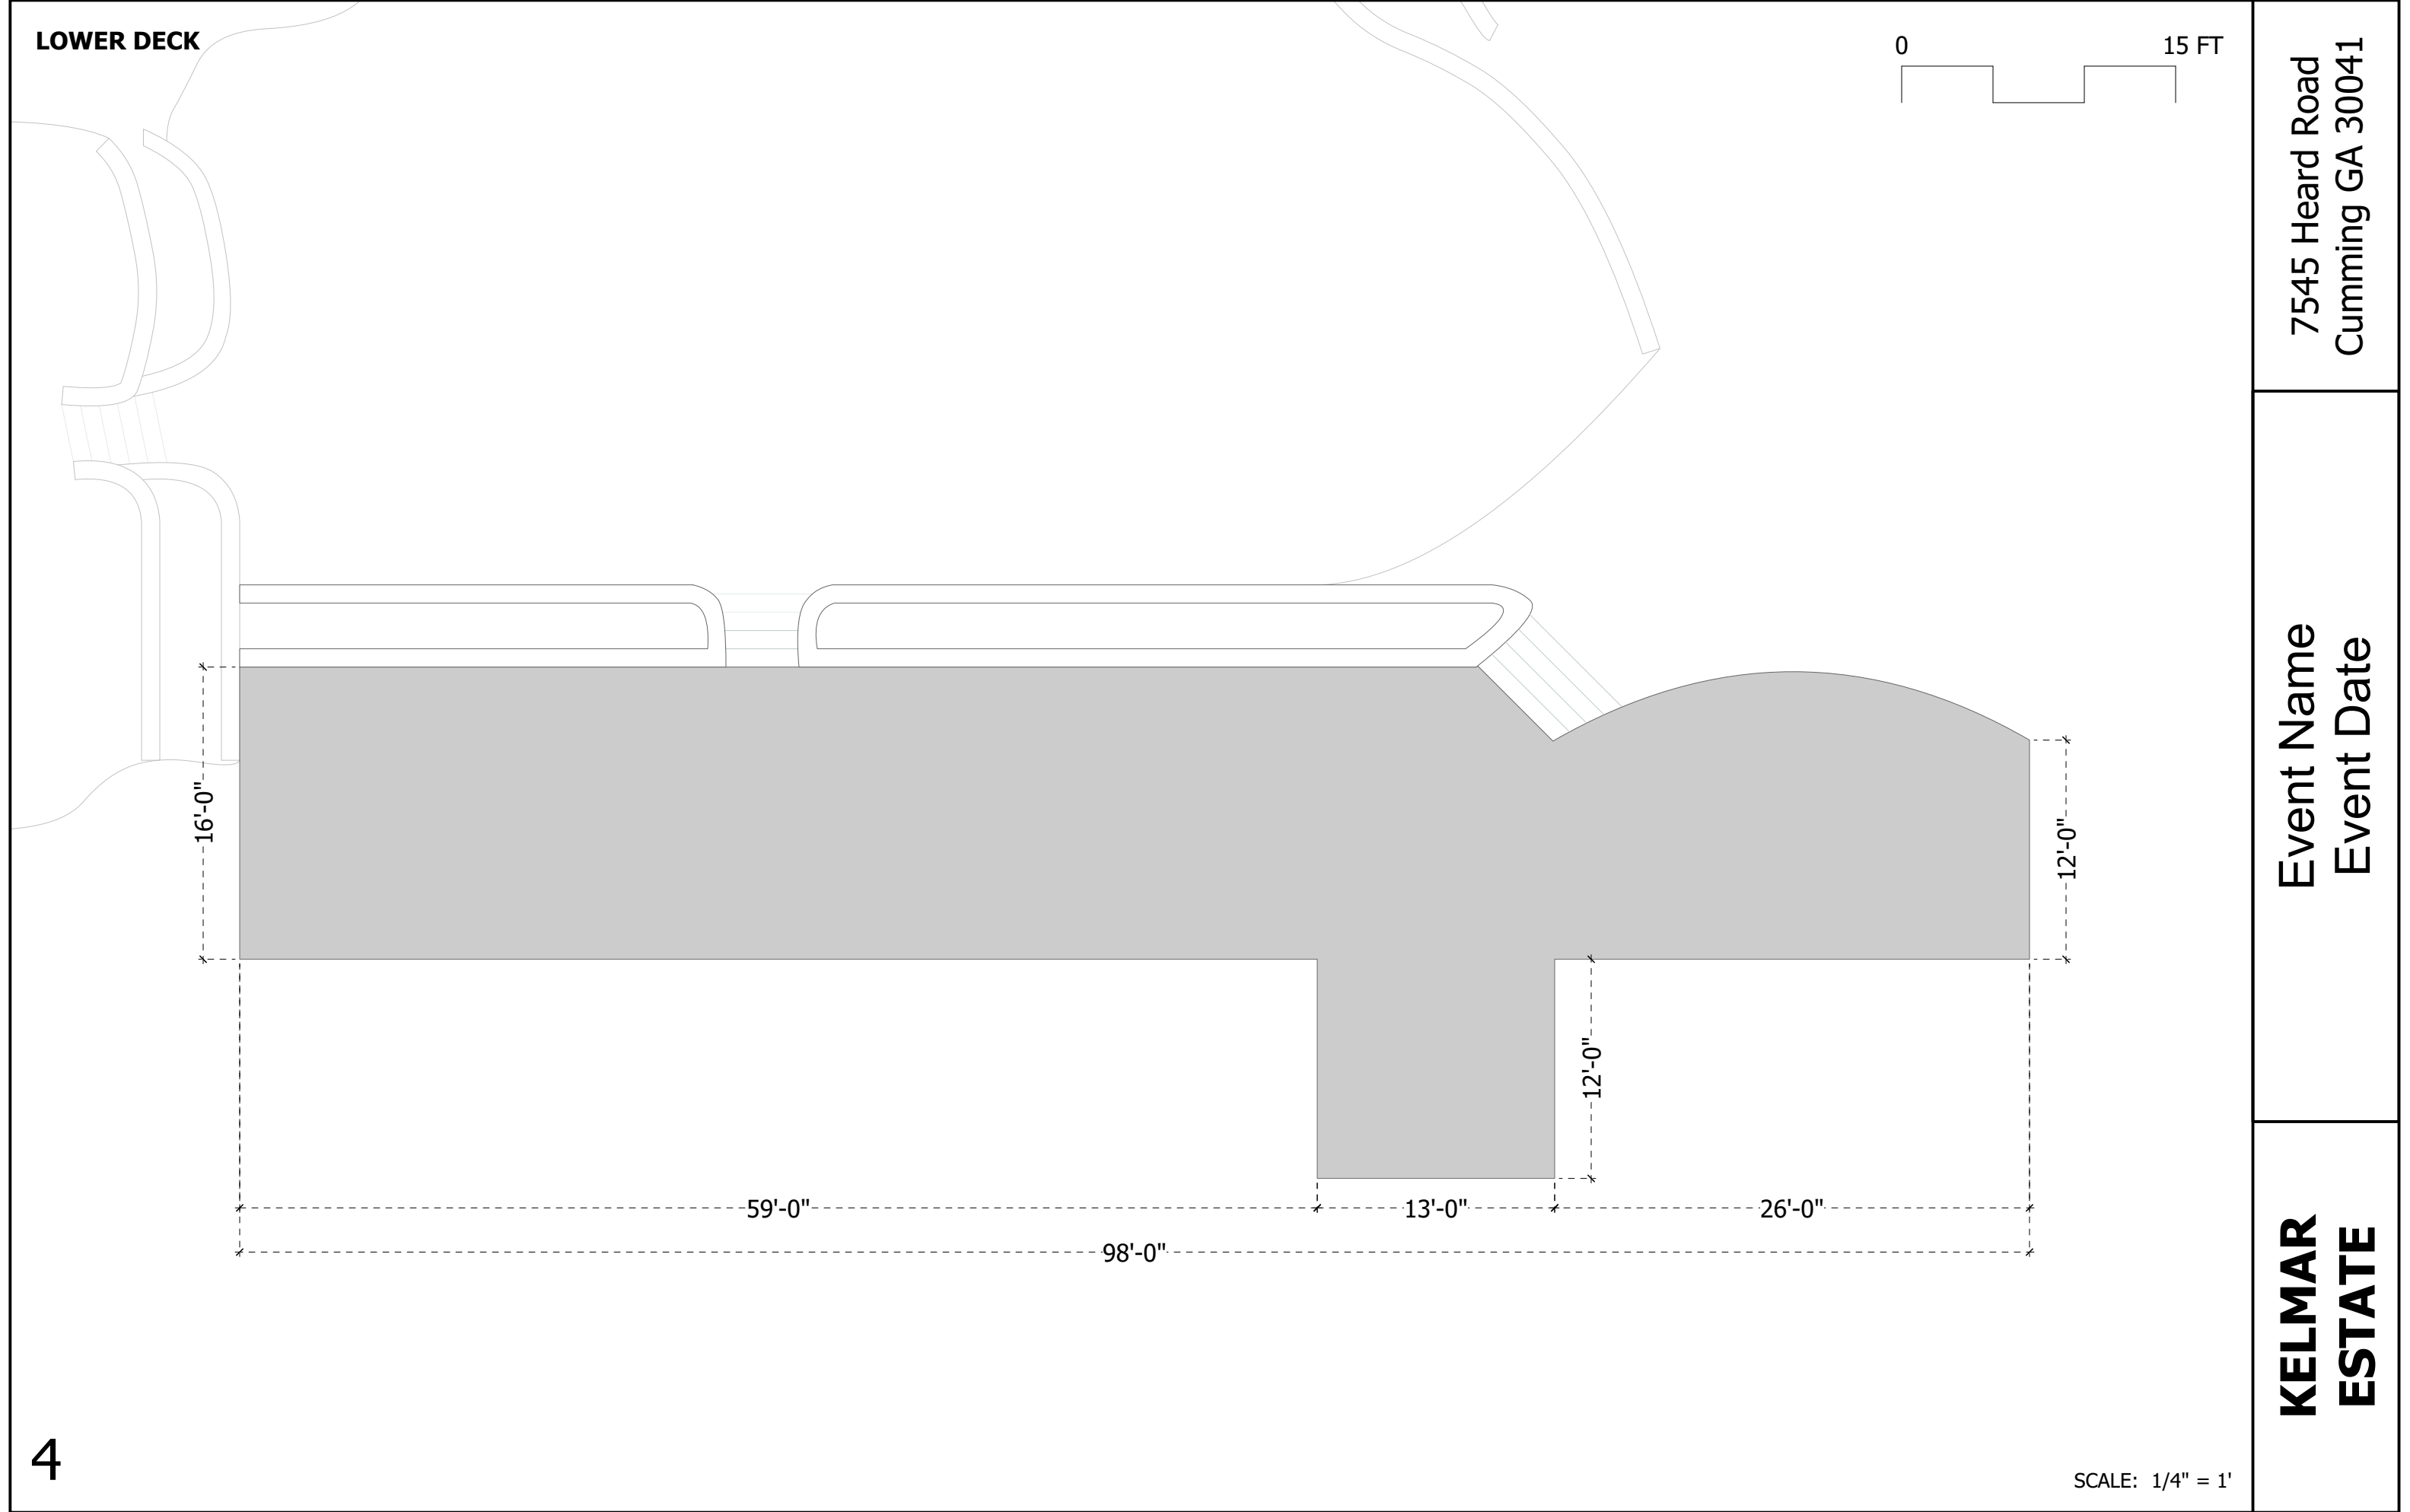

VENUE OVERVIEW

7545 Heard Road
Cumming GA 30041

Event Name
Event Date

**KELMAR
ESTATE**

UPPER TERRACE

2

SCALE: 1/4" = 1'

7545 Heard Road
Cumming GA 30041

Event Name
Event Date

**KELMAR
ESTATE**

LOWER TERRACE

7545 Heard Road
Cumming GA 30041

Event Name
Event Date

**KELMAR
ESTATE**

3

SCALE: 3/16" = 1'

LOWER DECK

7545 Heard Road
Cumming GA 30041

Event Name
Event Date

**KELMAR
ESTATE**

BEACH

5

SCALE: 3/16" = 1'

**KELMAR
ESTATE**

SCALE: 1/2" = 1'