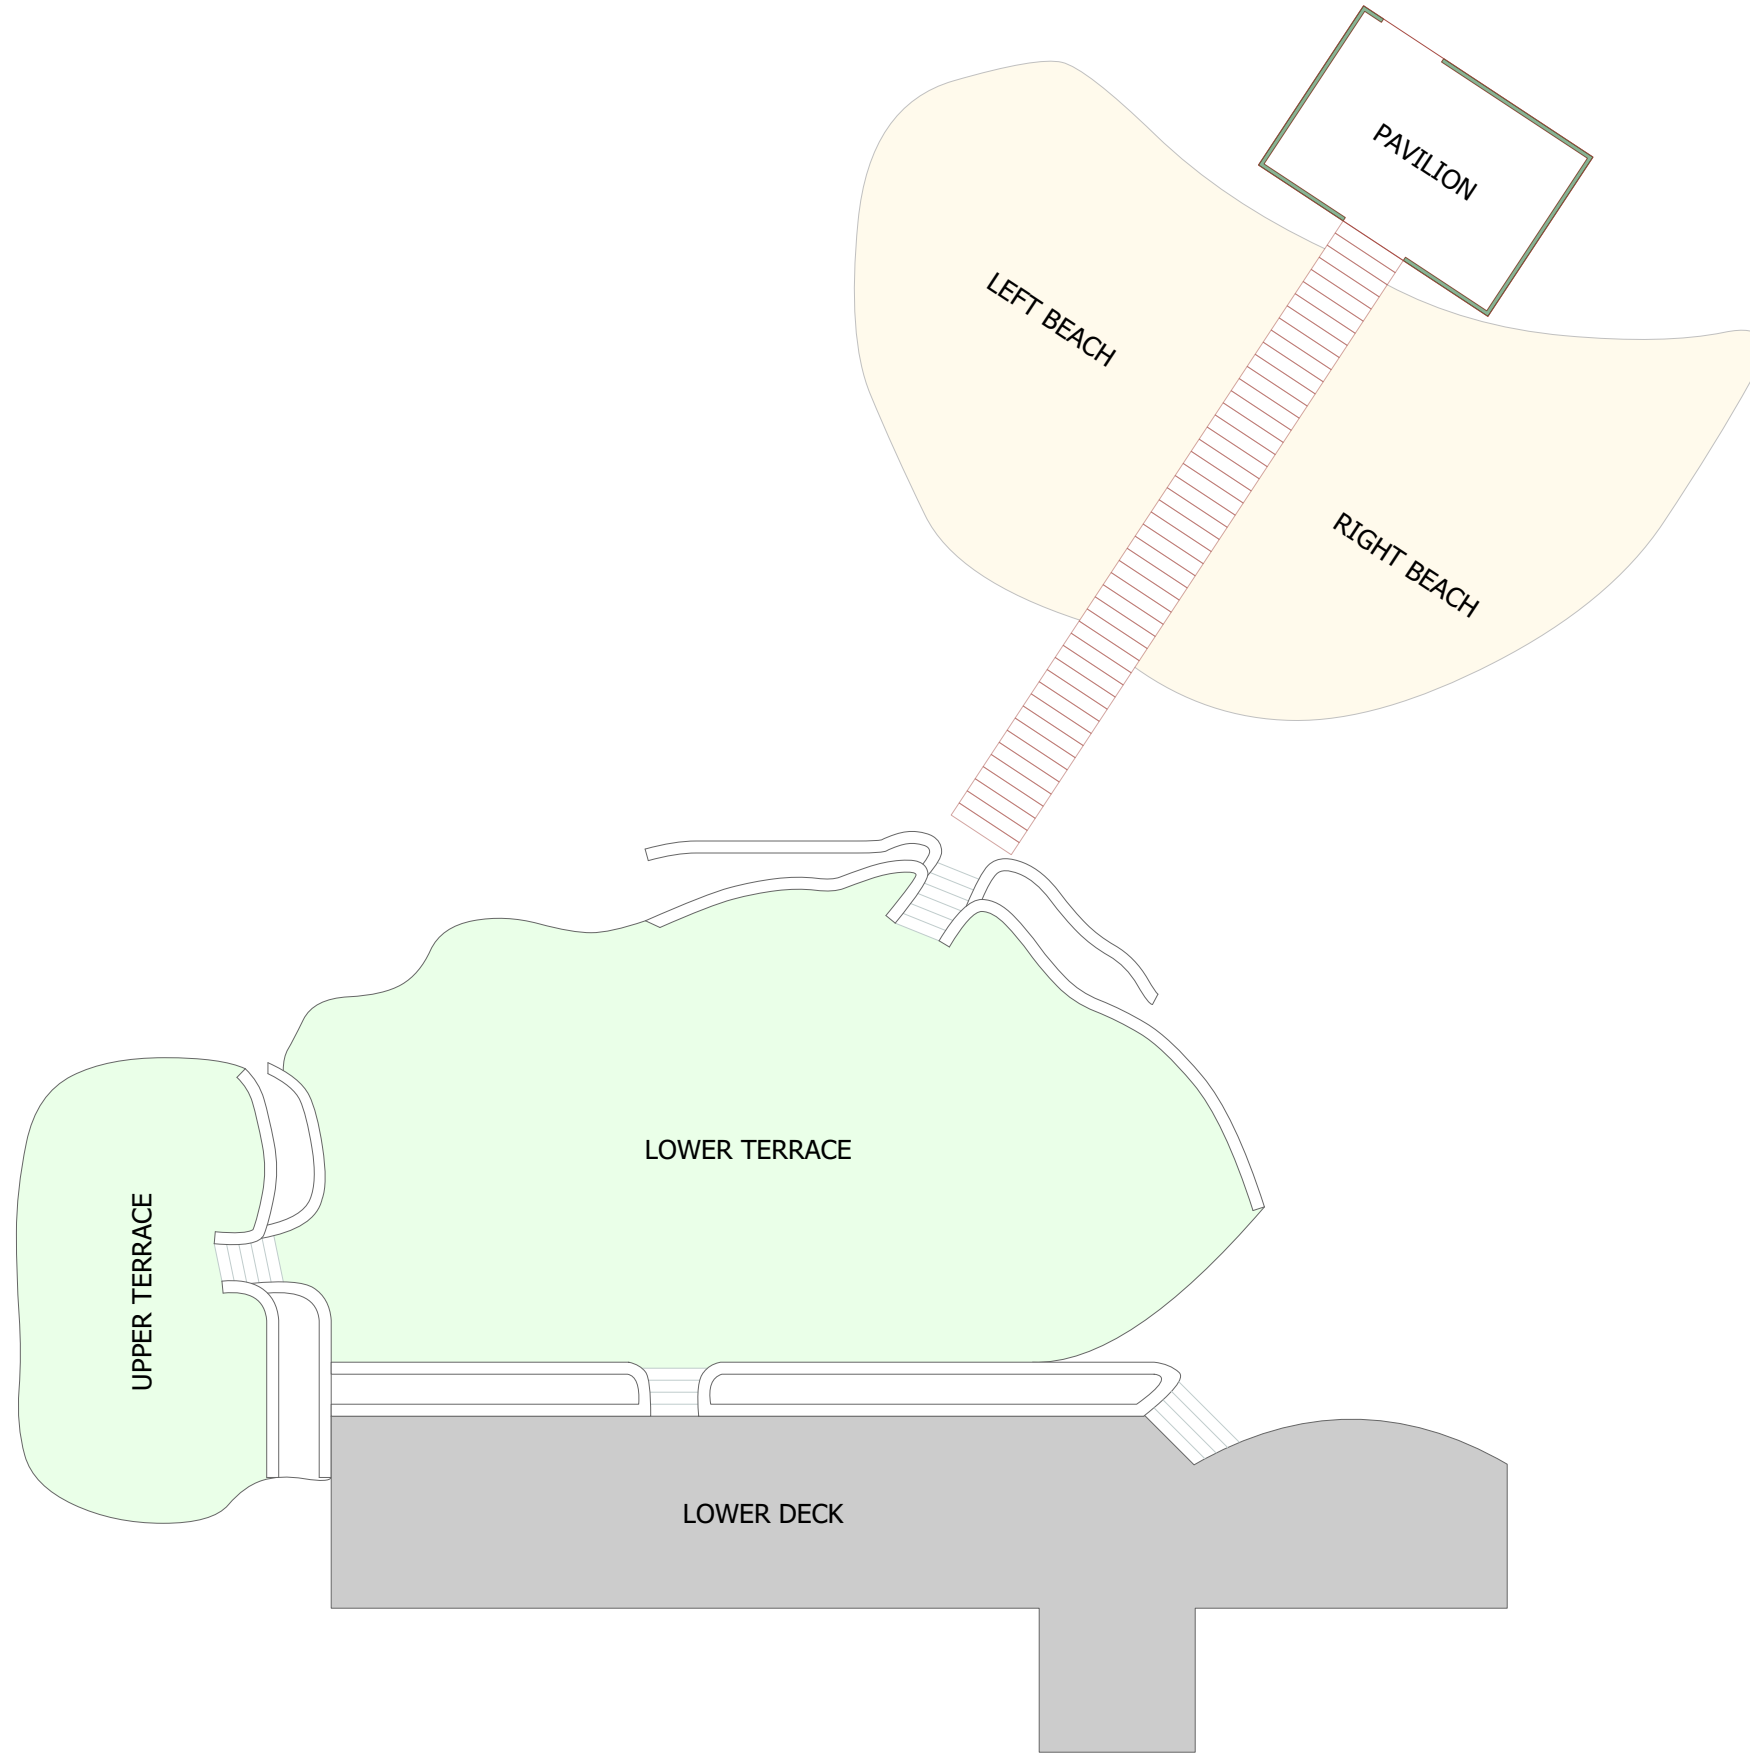

VENUE OVERVIEW

7545 Heard Road
Cumming GA 30041

Event Name
Event Date

**KELMAR
ESTATE**

UPPER TERRACE

2

SCALE: 1/4" = 1'

7545 Heard Road
Cumming GA 30041

Event Name
Event Date

**KELMAR
ESTATE**

LOWER TERRACE

7545 Heard Road
Cumming GA 30041

Event Name
Event Date

**KELMAR
ESTATE**

3

SCALE: 3/16" = 1'

LOWER DECK

7545 Heard Road
Cumming GA 30041

Event Name
Event Date

**KELMAR
ESTATE**

BEACH

5

SCALE: 3/16" = 1'

**KELMAR
ESTATE**

SCALE: 1/2" = 1'