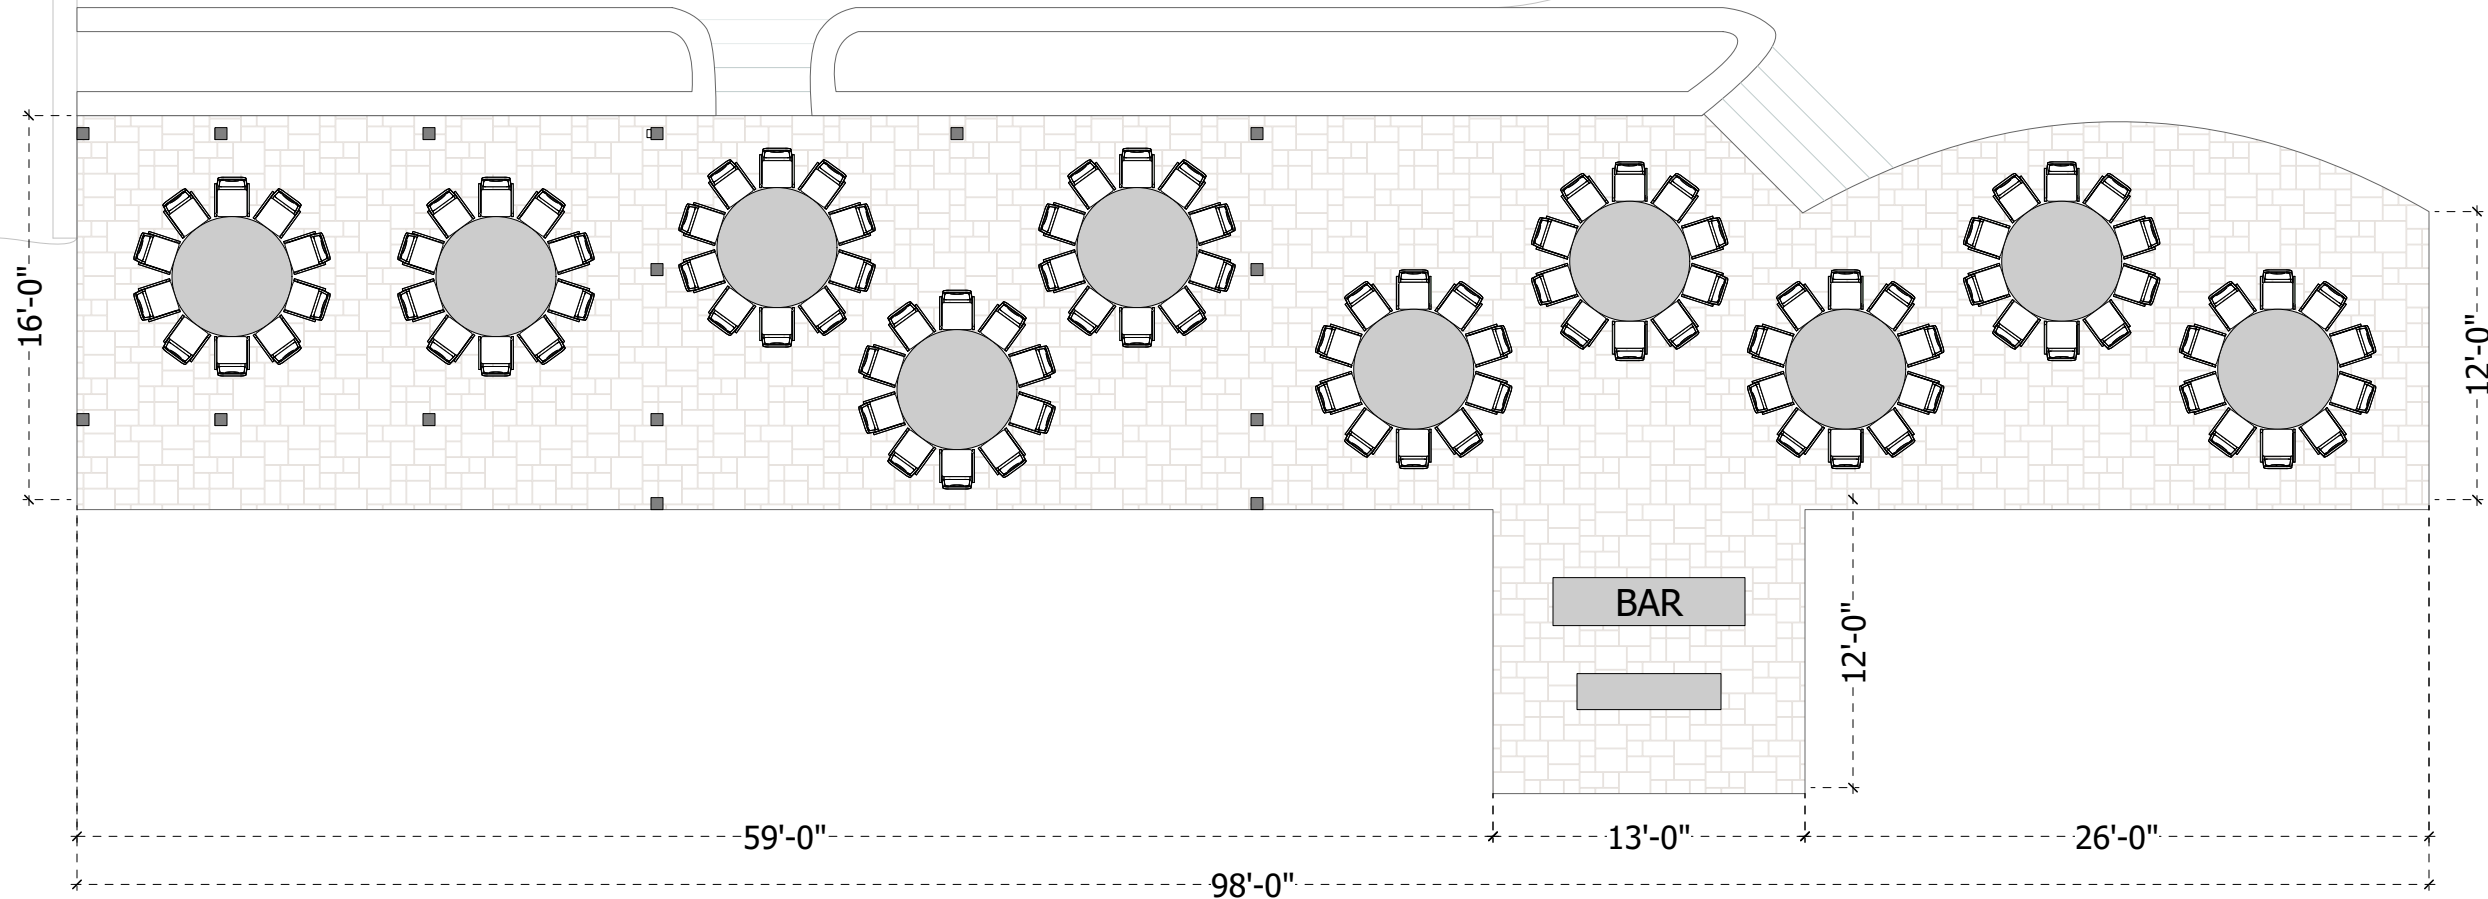

LOWER DECK

SEATING FOR 100 PPL  
(10) 60" ROUNDS W/ 10 CHAIRS  
(1) BAR

7545 Heard Road  
Cumming GA 30041

Event Name TBD  
Event Date TBD

**KELMAR  
ESTATE**