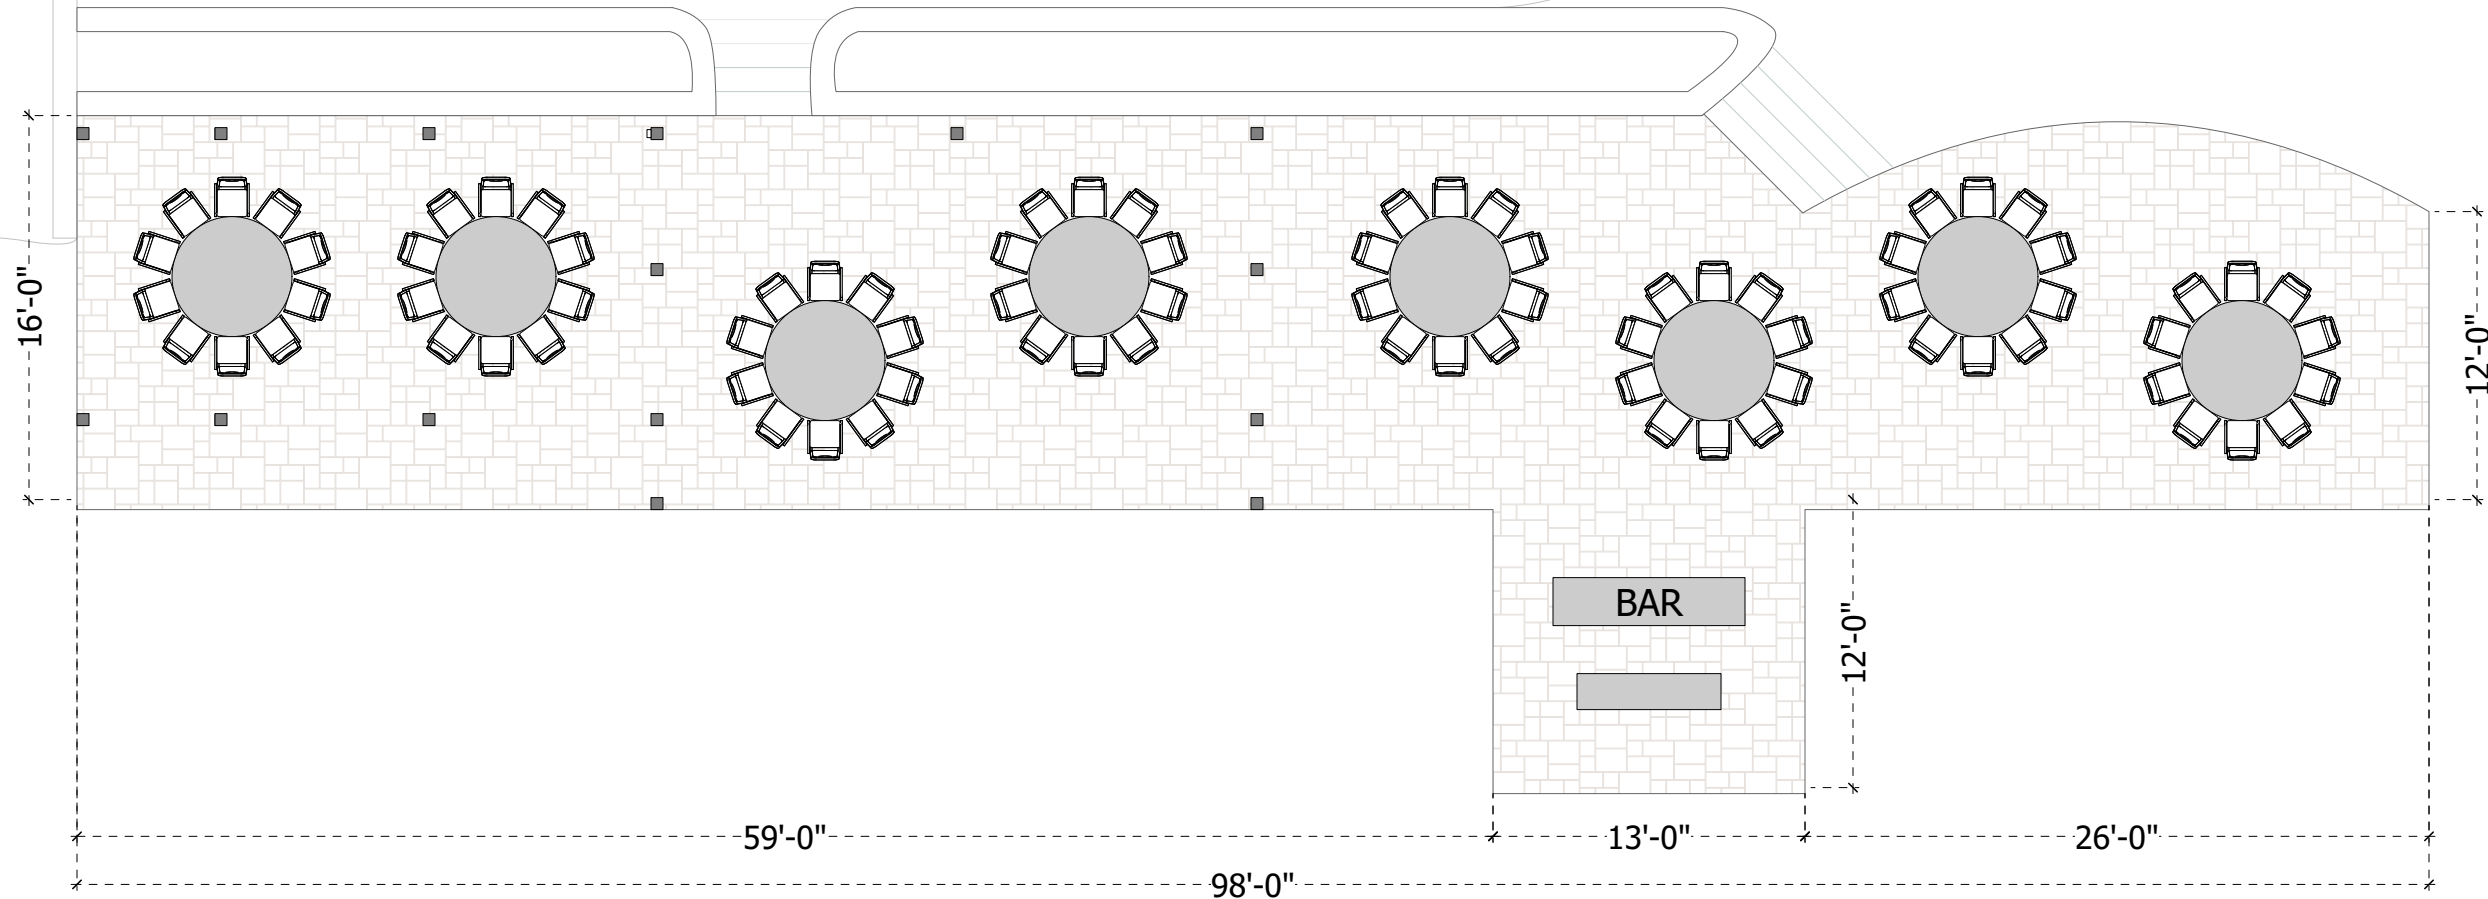

LOWER DECK

SEATING FOR 80 PPL
(8) 60" ROUNDS W/ 10 CHAIRS
(1) BAR

7545 Heard Road
Cumming GA 30041

Event Name TBD
Event Date TBD

**KELMAR
ESTATE**